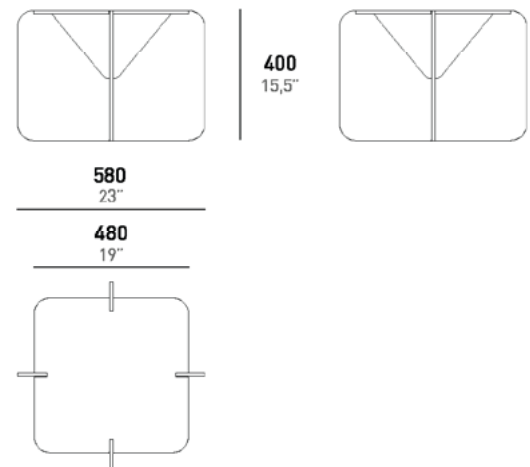

DIMENSIONI

CARATTERISTICHE

USO		MATERIALI	DIMENSIONI	IMBALLO
Tipo	Front Table	Acrilico	Larghezza: 580 mm / 14,5"	Larghezza: 682 mm / 26,5"
Ambiente	Interno		Profondità: 580 mm / 14,5"	Profondità: 130 mm / 5"
			Altezza: 400 mm / 18"	Altezza: 682 mm / 26,5"

COLORS

FULL TEXTURE

-  Petrol blu stripes
-  Multicolor stripes

HALF TEXTURE

-  Grey
-  Petrol blu
-  Yellow Ochre

DESCRIPTION

This front table consists of 3 elements, 2 legs and one top, which fit together with immediate gestures. The thin thickness of the material gives not only aesthetic lightness and reduced weight, but also high stability to the object. Each element is diamond-tool finishing by hand to give greater clarity to the methacrylate. 1981 is available in clear acrylic in five versions: two completely textured with geometric patterns and three with colored top and textured legs.

OVERALL DIMENSION

FEATURES

USE	MATERIALS	DIMENSION	PACKAGING
Type Front Table	Acrylic	Width: 580 mm / 14,5"	Width: 682 mm / 26,5"
Environment Indoor	Marmble	Depth: 580 mm / 14,5"	Depth: 130 mm / 5"
		Height: 400 mm / 18"	Height: 682 mm / 26,5"