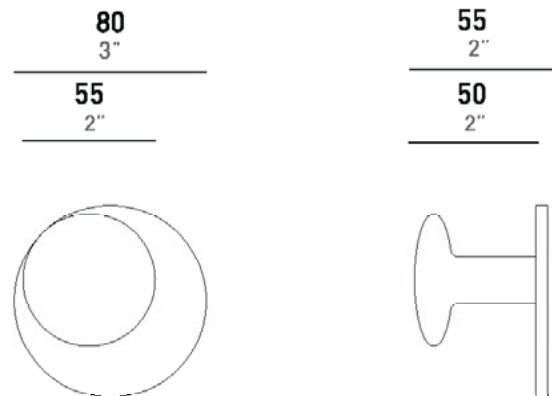

Ambiente Interno

MATERIALI

Acrilico

Legno di Faggio

DIMENSIONI

Larghezza: 80 mm / 3"

Profondità: 55 mm / 2"

Altezza: 80 mm / 3"

IMBALLO

Larghezza: 185 mm / 7,5"

Profondità: 95 mm / 4"

Altezza: 300 mm / 12"

COLORS

-  Pois
-  Stripes
-  Circles

DESCRIPTION

These knobs are made of beech wood, mounted on printed discs of their respective dimensions.
The wood is carefully selected for this product. The disc of the knobs is backprinted with graphics inspired by Lichtenstein's pop art.
POPMELLO is available in 3 sizes with 3 different graphics. it's possible to buy it individually or create a composition according to the consumer's choice.

OVERALL DIMENSION

FEATURES

USE	MATERIALS	DIMENSION	PACKAGING
Type Knob	Acrylic	Width: 80mm / 3"	Width: 185 mm / 7,5"
Enviroment Indoor	Beech wood	Depth: 55 mm / 2"	Depth: 95 mm / 4"
		Height: 80 mm / 3"	Height: 300 mm / 12"