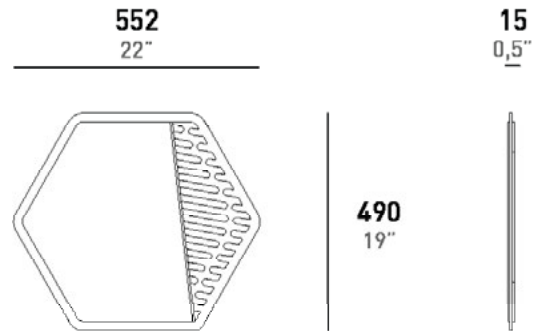

Gli specchi sono disponibili nelle versioni Esagonale e Tondo in 5 diverse colorazioni: giallo ocra, rosso ribes, blu petrolio, rosa cenere e fumè.

**DIMENSIONI**

**CARATTERISTICHE**

<b>USO</b>		<b>MATERIALI</b>	<b>DIMENSIONI</b>		<b>IMBALLO</b>	
<b>Tipo</b>	Specchio	Acrilico	Larghezza:	552 mm / 22"	Larghezza:	655 mm / 26"
<b>Ambiente</b>	Interno	Specchio	Profondità:	15 mm / 0,5"	Profondità:	70 mm / 3"
			Altezza:	490 mm / 19"	Altezza:	605 mm / 24"

**COLORS**

- Yellow ochre
- Redcurrant
- Petrol blue
- Ash pink
- Smoke grey

**DESCRIPTION**

SEE YOU mirrors consist of a geometric shape element with soft corners. A mirror is applied on it, but a part is uncovered because of a linear texture designed to serve as object holder. On the back a C profile is used to distance the mirror from the wall to make it easy to insert keys, headphones, letters, etc.

The mirrors are available in the Hexagonal and Round versions, in 5 different colors: yellow ochre, redcurrant, petrol blue, ash pink and smoke-grey.

**OVERALL DIMENSION**

**FEATURES**

USE		MATERIALS		DIMENSION		PACKAGING	
Type	Mirror	Acrylic		Width:	552 mm / 22"	Width:	655 mm / 26"
Environment	Indoor	Mirror		Depth:	15 mm / 0,5"	Depth:	70 mm / 3"
				Height:	490 mm / 19"	Height:	605 mm / 24"