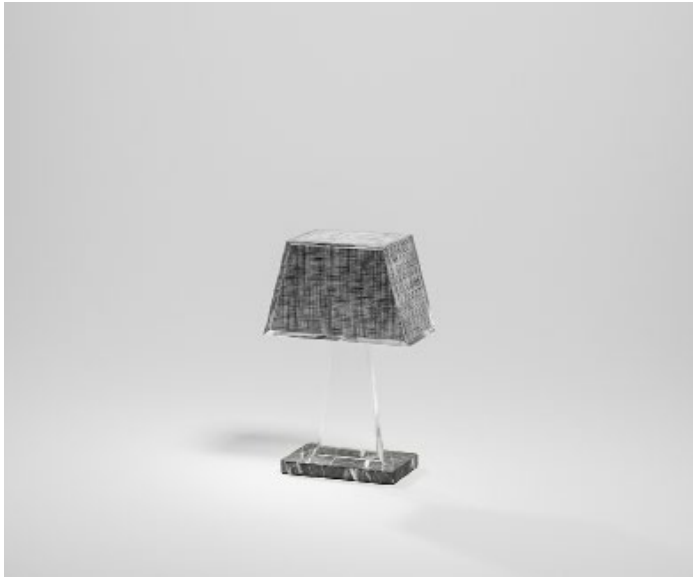

COLORS

Emperador Brown,
Natural Linen

White Carrara, Grey
Natural Linen

Imperial Grey, Grey
Natural Linen

DIMENSIONS

Width: 240 mm / 9,5"
Depth: 120 mm / 5"
Height: 375 mm / 14,5"

PACKAGING

Width: 305 mm / 12"
Depth: 180 mm / 7"
Height: 480 mm / 19"

MATERIALS

Marble
Acrylic
Double-Molded Acrylic

DESCRIPTION

TAILOR is a modern abat-jour consisting of a marble base, a clear acrylic stem and the bi-cast methacrylate lampshade that incorporates pure linen fabric. It is an innovative material, created through a production process, which allows to obtain multiple layers: a translucent one, able to diffuse the light in a uniform way, one with the fabric and finally a clear one. The marble element has 3 variants: White Carrara, Imperial Grey and Brown Emperador. All types of Italian-made marble are chamfered and polished.