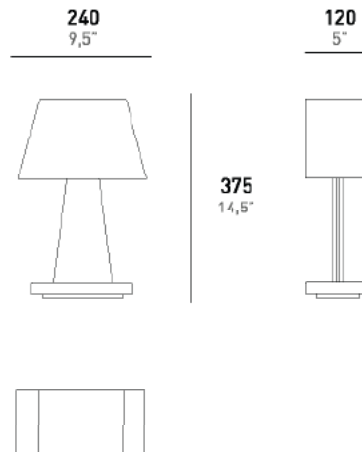

OVERALL DIMENSION

FEATURES

USE

Mounting Table
Lamp description 1 x 4,5 W E 14
Luminous Flux 470 lm
Environment Indoor

ELECTRICAL

Emergency Switching Voltage (V) No
ON-OFF switch - not dimmable
220-240V

PHYSICAL

Supply Cord Length Power Cord Standard EU
2000 mm

INCLUDED

Power (WATT)
4,5 W

Lamp Category
LED

Socket
E 14

Flux
470 lm

Temperature
2700 K

SUGGESTED

Power (WATT)
6 W

Lamp Category
LED

Socket
E 14

Flux
470 lm

Temperature
2700 K

CERTIFICATIONS