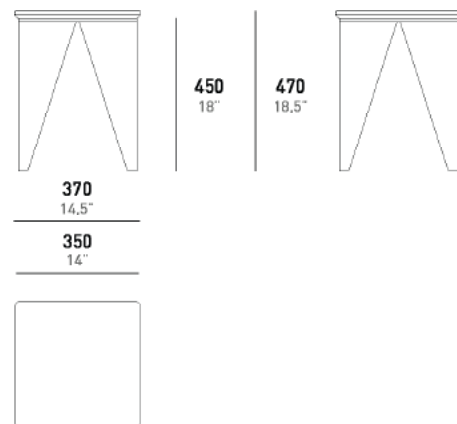

DIMENSIONI

CARATTERISTICHE

USO		MATERIALI
Tipo	Side Table	Acrilico
Ambiente	Interno	Marmo

DIMENSIONI		IMBALLO
Larghezza:	370 mm / 14,5"	Larghezza: 450 mm / 18"
Profondità:	370 mm / 14,5"	Profondità: 450 mm / 18"
Altezza:	470 mm / 18,5"	Altezza: 585 mm / 23"

COLORS

-  Carrara/Clear
-  Carrara/Smoke grey
-  Carnico/Clear
-  Carnico/Smoke grey
-  Green Alpi/Clear
-  Green Alpi/Smoke grey

DESCRIPTION

VIEN consists of a floor with four legs, each composed by two laser-cut elements milled at 45 degrees, glued and then finished to obtain the desired bevel.

OVERALL DIMENSION

FEATURES

USE		MATERIALS
Type	Side Table	Acrylic
Environment	Indoor	Marble

DIMENSION		PACKAGING	
Width:	370 mm / 14,5"	Width:	450 mm / 18"
Depth:	370 mm / 14,5"	Depth:	450 mm / 18"
Height:	470 mm / 18,5"	Height:	585 mm / 23"